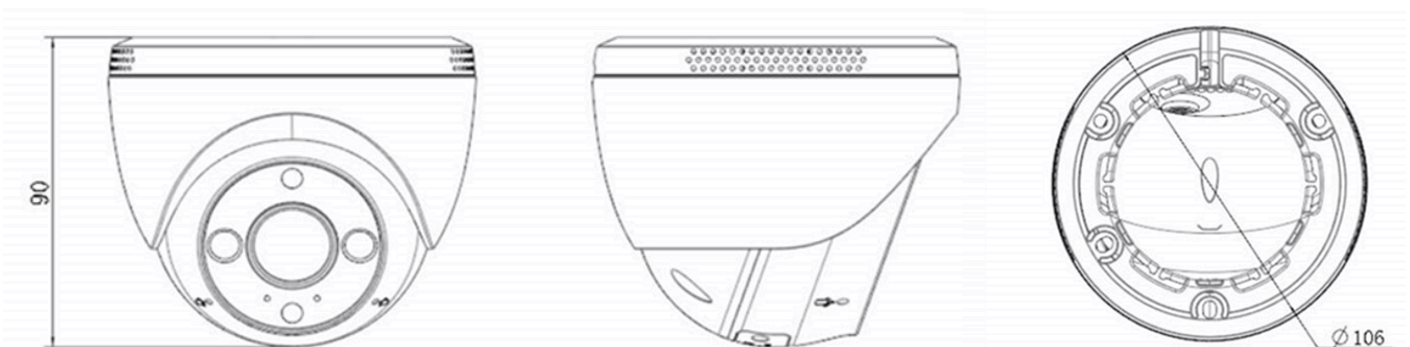

H.265

H.265 Video Technology

Supports MicroSD Card (Up to 512GB)
& EZVIZ Cloud Storage

Dimension

Specifications

Model	CS-H4-R201-1H3WKFL
Camera	
Image sensor	1/2.7" Progressive Scan CMOS
Shutter Speed	Self-adaptive shutter
Lens	2.8mm, view angle:106° (Horizontal), 122°(Diagonal) 4mm, view angle:86° (Horizontal), 102°(Diagonal) 6mm, view angle:52° (Horizontal), 62°(Diagonal)
Lens Mount	M12
Day & Night	IR-cut filter with auto switch
DNR	3D DNR
WDR	WDR
BLC	Supports
Night Vision	Up to 98 ft / 30 m
Video & Audio	
Max. Resolution	2304 × 1296
Frame Rate	Max: 25fps; Self-Adaptive during network transmission
Video Compression	H.265/H.264
Video Bit Rate	Ultra-HD; HD; Standard. Adaptive bit rate.
Audio Bit Rate	Self-Adaptive
Max. Bitrate	3Mbps
Network	
Wi-Fi Standard	IEEE802.11b, 802.11g, 802.11n
Frequency Range	2.4 GHz ~ 2.4835 GHz
Channel Bandwidth	Support 20MHz
Security	64/128-bit WEP, WPA/WPA2, WPA-PSK/WPA2-PSK
Transmission Rate	11b: 11Mbps, 11g :54Mbps, 11n :150Mbps
Wi-Fi Pairing	AP pairing
Protocol	EZVIZ cloud proprietary protocol
Interface Protocol	EZVIZ cloud proprietary protocol
Wired Network	RJ45 × 1 (10M/100M Adaptive Ethernet Port)
Function	
Smart Alarm	Motion Detection, AI-Powered Human Shape Detection, Vehicle Shape Detection
Customized Alert Area	Supports
Two-way Talk	Supports
General Function	Anti-Flicker, Dual-Stream, Heart Beat, Mirror Image, Password Protection, Watermark
Storage	
Local Storage	Micro SD card slot (Max. 512G)
Cloud Storage	EZVIZ Cloud Storage
General	
IP Grade	IP67
Operating Conditions	-30°C ~ 50°C , Humidity 95% or less (non-condensing)
Power Supply	DC 12V/1A
Power Consumption	MAX. 8W
Dimensions	106mm*106mm*90mm
Weight	229g